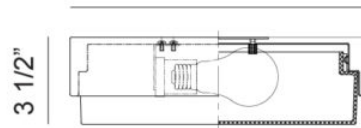

Ø12"

3 1/2"

M13202MB

SPECIFICATION SHEET

Finish	Matte Black
Shade	White Glass
Shade Dimension	Ø11 1/4" x 1 1/4"H
Dimension	Ø12" x 3 1/2"H
Lamping	2 x 10W LED Medium Base-E26 120V
Location	Dry
Warranty	1 year fixture warranty